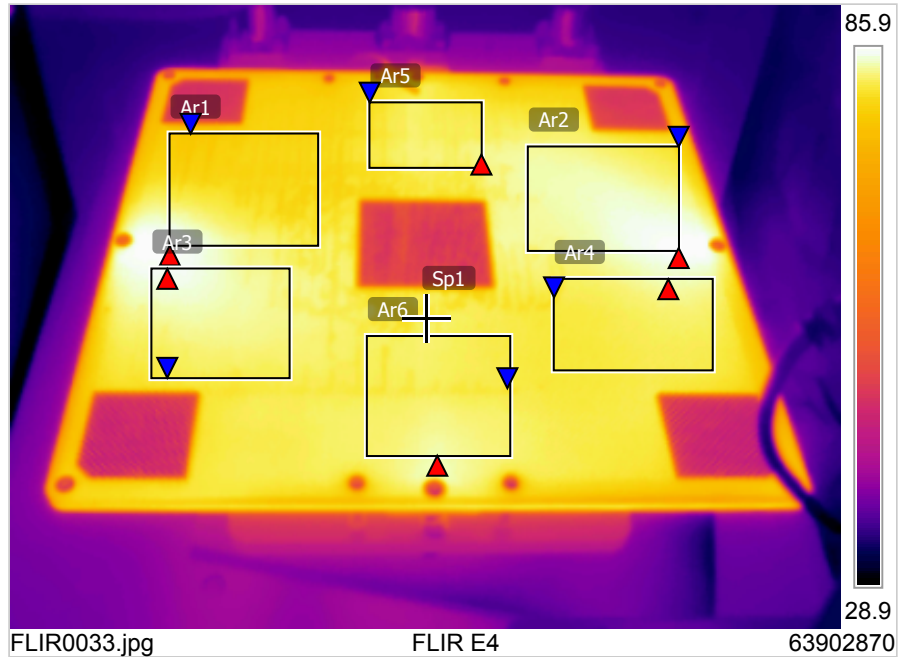

Measurements °C

Ar1	Max	86.1
	Min	79.0
	Average	81.8
Ar2	Max	86.0
	Min	80.6
	Average	84.3
Ar3	Max	85.6
	Min	82.3
	Average	83.9
Ar4	Max	84.6
	Min	81.7
	Average	83.0
Ar5	Max	83.8
	Min	81.4
	Average	82.9
Ar6	Max	84.5
	Min	82.1
	Average	83.2
Sp1		82.4

Parameters

Emissivity	0.95
Ref. temp.	20 °C

12/02/2014 17:02:45

12/02/2014 17:02:45